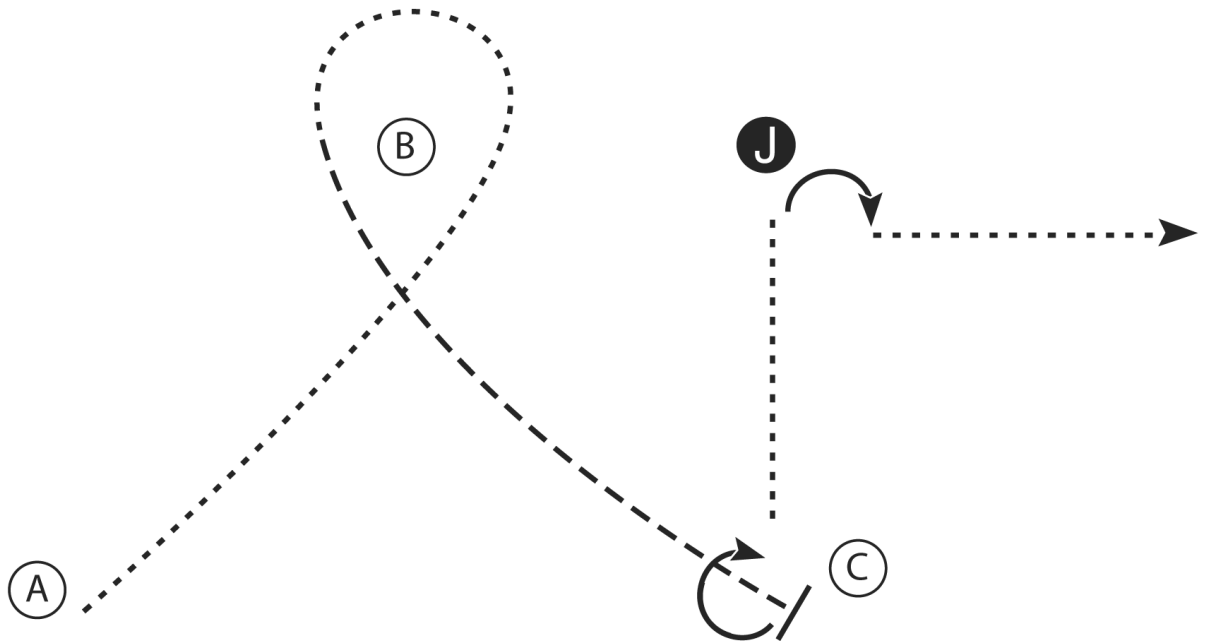

# Horse Council Showmanship Patterns

## Showmanship (15-19 All Divisions)

Show Date:

1. Walk A to and around B
2. At B trot to C
3. Stop at C and perform a 225 degree turn
4. Walk to the judge and set up for inspection
5. When dismissed perform a 90 degree turn and walk straight away from the judge

[S/1-1]

Pattern Provided by: