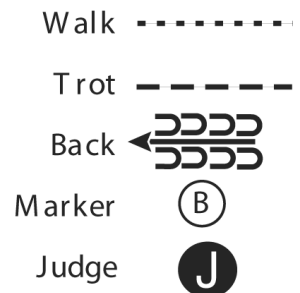

# Horse Council Showmanship Patterns

## Showmanship (15-19 All Divisions)

Show Date:

1. Walk A to and around B
2. At B trot to C
3. Stop at C and perform a 225 degree turn
4. Walk to the judge and set up for inspection
5. When dismissed perform a 90 degree turn and walk straight away from the judge