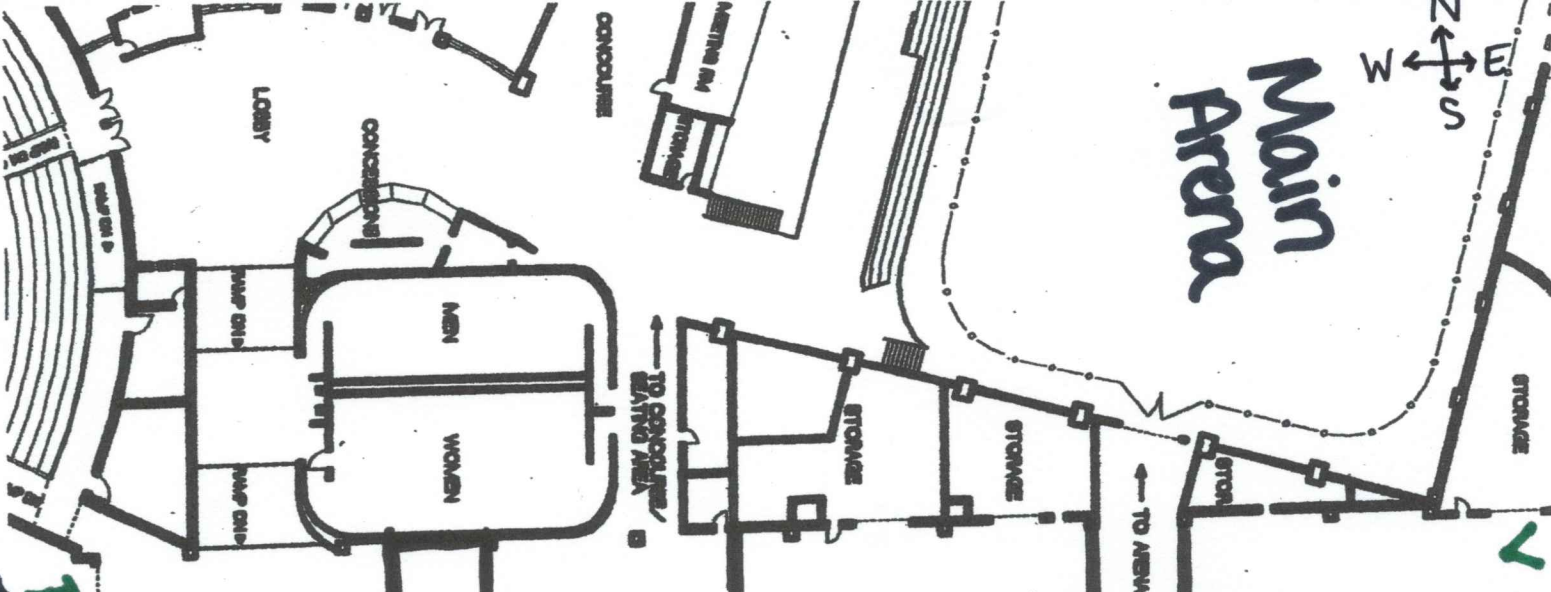

Main Arena

Rodeo Check-In

Vendor Area

Available Stalls

EXHIBIT AREA
27'4" X 201'5"
77,181 sq.ft.

SHOW OFFICE

NO HORSES

R No Entry